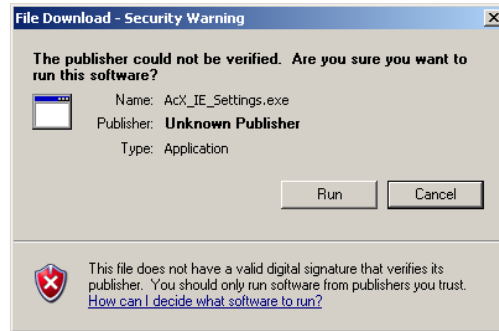

For 1st time users, click open

Then open the file and click run, it will open and show you the changes to IE.

All Set! Enjoy using this powerful and convenient tool!